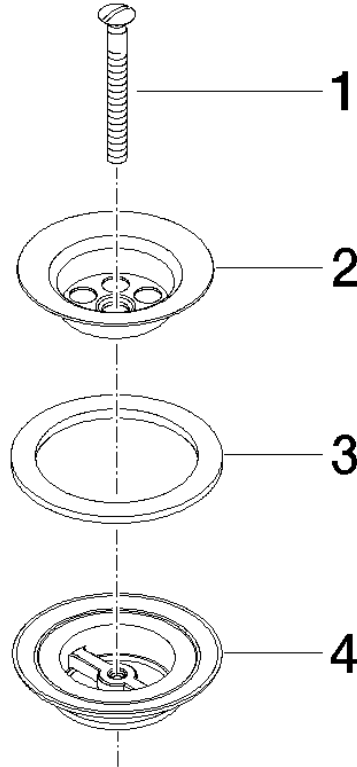

10 100 970

Fits: IMO, LULU, MADISON, MEM, TARA,
CL.1, LISSÉ, VAIA, META, CYO

	Brushed Bronze	10 100 970-42
	Chrome	10 100 970-00
	Brushed Platinum	10 100 970-06
	Platinum	10 100 970-08
	Durabass (23kt Gold)	10 100 970-09
	Dark Chrome	10 100 970-19
	Light Gold	10 100 970-26
	Brushed Light Gold	10 100 970-27
	Brushed Durabass (23kt Gold)	10 100 970-28
	Brushed Champagne (22kt Gold)	10 100 970-46
	Champagne (22kt Gold)	10 100 970-47
	Brushed Chrome	10 100 970-93
	Brushed Dark Platinum	10 100 970-99

Grated waste 1 1/4" - Brushed Bronze

IMO

10 100 970

10 100 970

10 100 970

Parts for other finishes can be found here: [Chrome](#)

Spare parts list

No.	Item Number	Name	Quantity used	Delivery time
1	09 30 30 115-42	screw	1	60
2	09 11 01 005-42	strainer	1	60
3	09 14 03 005 90	seal	1	60
4	09 11 01 007-07	pop-up waste	1	60